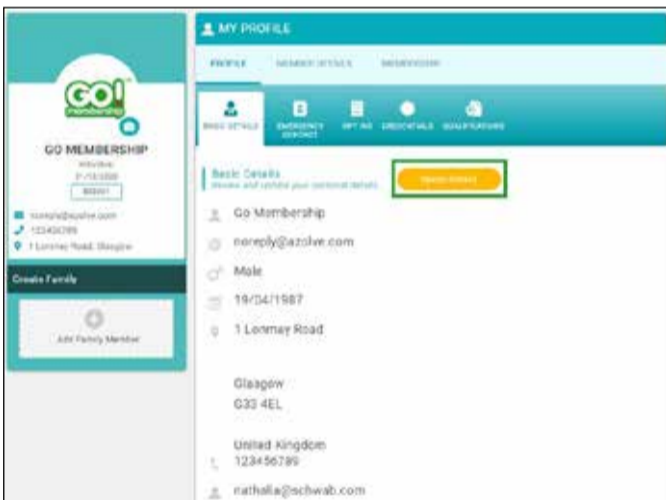

National Smallbore Rifle Association

Membership User Guide

Is the system easy to use?

Yes, by following the steps in this document you will be able to complete your membership renewal/sign up. But, please don't worry, if you need help email membership@nsra.co.uk or call 01483 485504 and someone will be happy to help.

1. Sign up or log in If you are already registered but cannot remember your password click on Forgot Password and follow the instructions.

2. When you have logged in you need to complete your personal details or if you are renewing your membership check that the details are up to date.

3. To purchase/renew membership go to the menu (top left) and click on the membership tile.

4. You will get an option renew or add your membership click there.

5. Then you need to select your desired membership and complete the membership renewal form.