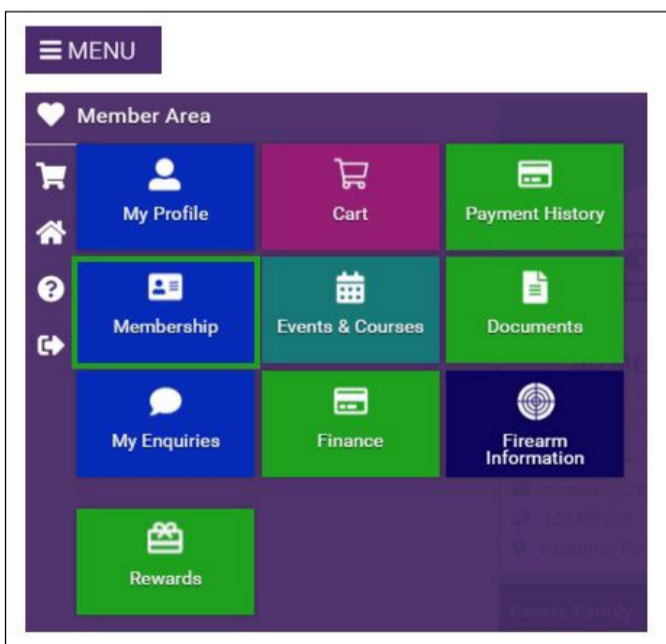

National Smallbore Rifle Association

Membership User Guide

Is the system easy to use?

Yes, by following the steps in this document you will be able to complete your membership renewal/sign up. But, please don't worry, if you need help email membership@nsra.co.uk or call 01483 485504 and someone will be happy to help.

1. Sign up or log in If you are already registered but cannot remember your password click on Forgot Password and follow the instructions.

2. When you have logged in you need to complete your personal details or if you are renewing your membership check that the details are up to date.

3. To purchase/renew membership go to the menu (top left) and click on the membership tile.

4. You will get an option renew or add your membership click there.

5. Then you need to select your desired membership and complete the membership renewal form.