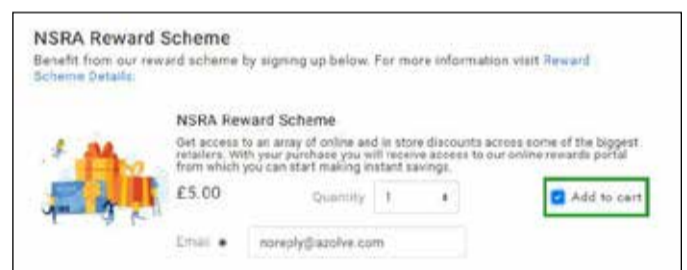

3. To purchase/renew membership go to the menu (top left) and click on the membership tile.

4. You will get an option renew or add your membership click there.

5. Then you need to select your desired membership and complete the membership renewal form.

6. Don't forget to add the reward scheme to the cart – you'll get some great savings! With the NSRA Reward Scheme, you can get discounts across some of the biggest retailers, and all you need to do is add it together with your membership purchase by ticking **Add to Cart** option. You will see this option when you select Membership.